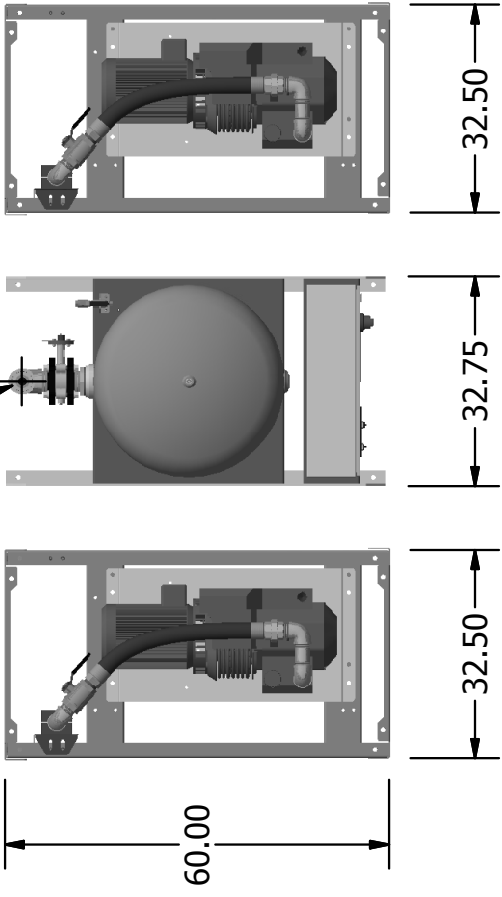

3" NPT INTAKE CONN

RECEIVER W/ 3 VALVE BY-PASS

1/2" NPT DRAIN