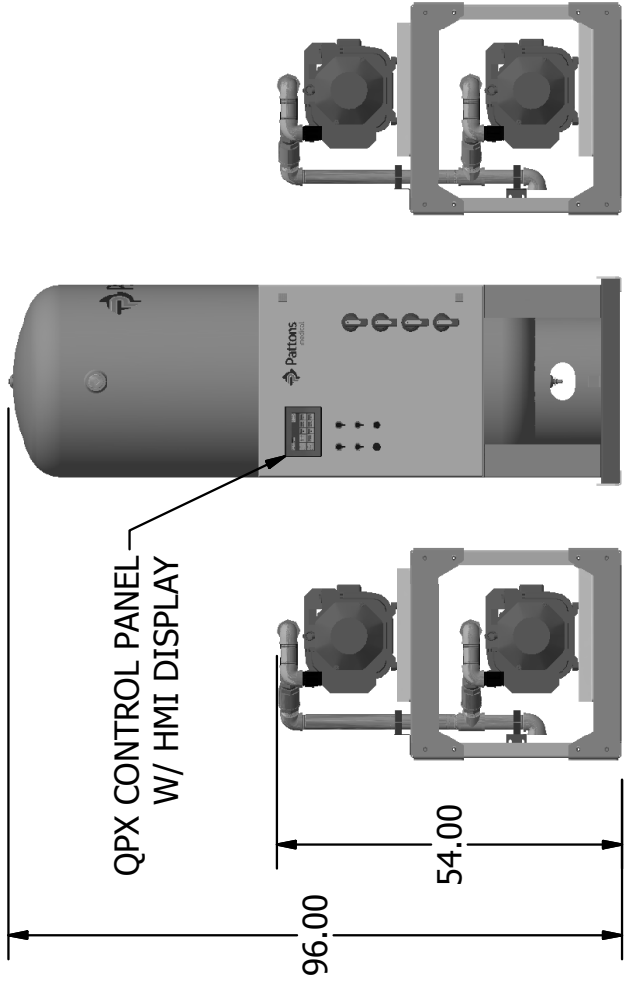

3" NPT INTAKE CONN

RECEIVER W/ 3 VALVE BY-PASS

1/2" NPT DRAIN