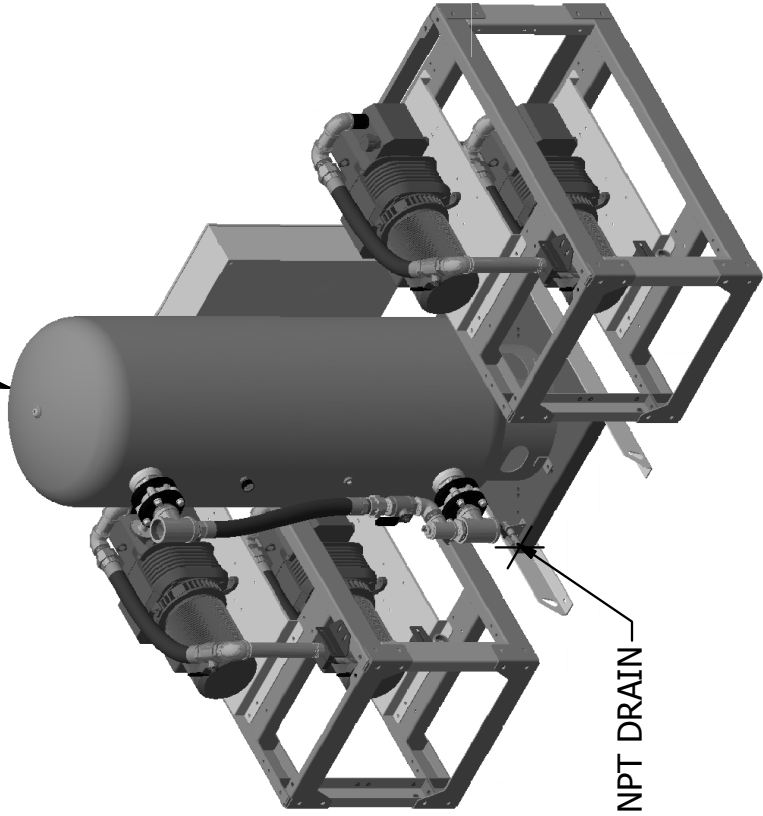

3" NPT INTAKE CONN

RECEIVER W/ 3 VALVE BY-PASS

1/2" NPT DRAIN