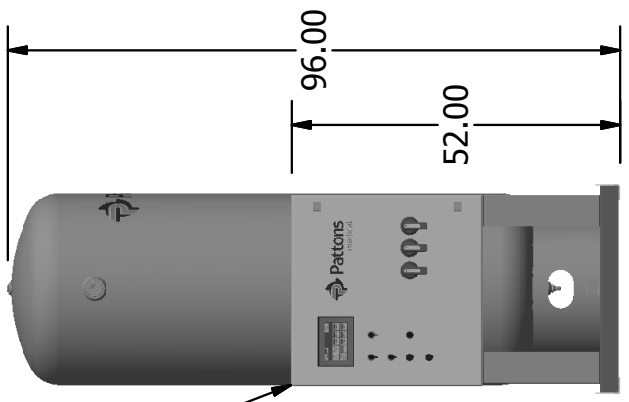

3" NPT INTAKE  
CONN

TPX CONTROL PANEL  
W/ HMI DISPLAY

INTAKE FILTER  
(PER PUMP)

INTAKE FLEX CONN  
(PER PUMP)