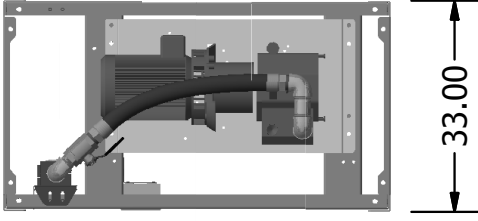

3" NPT INTAKE  
CONN

TPX CONTROL PANEL  
W/ HMI DISPLAY

INTAKE FILTER  
(PER PUMP)

INTAKE FLEX CONN  
(PER PUMP)