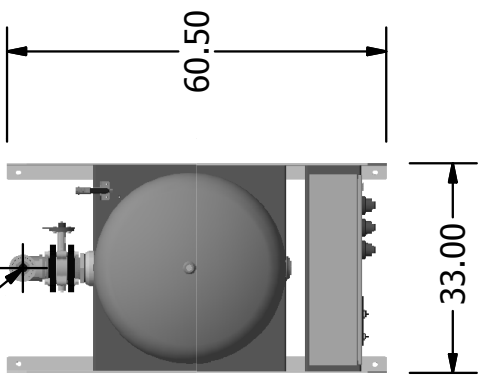

3" NPT INTAKE  
CONN

TPX CONTROL PANEL  
W/ HMI DISPLAY

INTAKE FILTER  
(PER PUMP)

INTAKE FLEX CONN  
(PER PUMP)