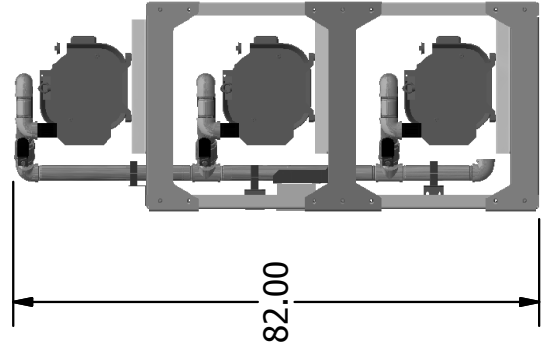

3" NPT INTAKE  
CONN

TPX CONTROL PANEL  
W/ HMI DISPLAY

INTAKE FILTER  
(PER PUMP)

INTAKE FLEX CONN  
(PER PUMP)