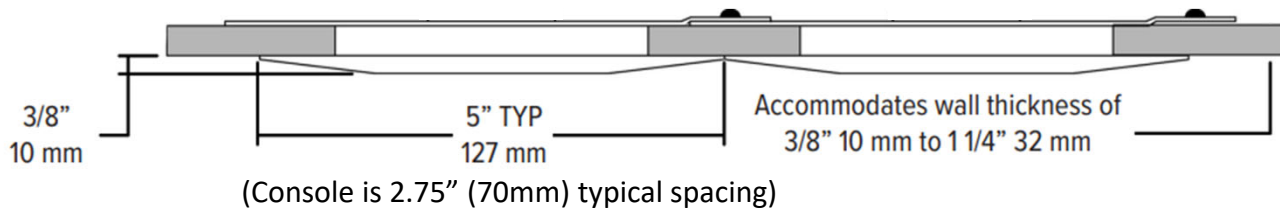

Wall/Console Slide and Wall/Console Blank Assembly

General Specifications:

Material:

Slide: Aluminum
Screws: Plated steel
Cover Plate: Cycloy® (N)

Note: All Wall/Console Slide and Blank Assemblies are available in non-ferrous versions

Technical Specifications:

WALBLANK SHOWN

Model Numbers:

(Below number includes Steel Back Body (WAL only), Slide/Blank, and Trim Plate)